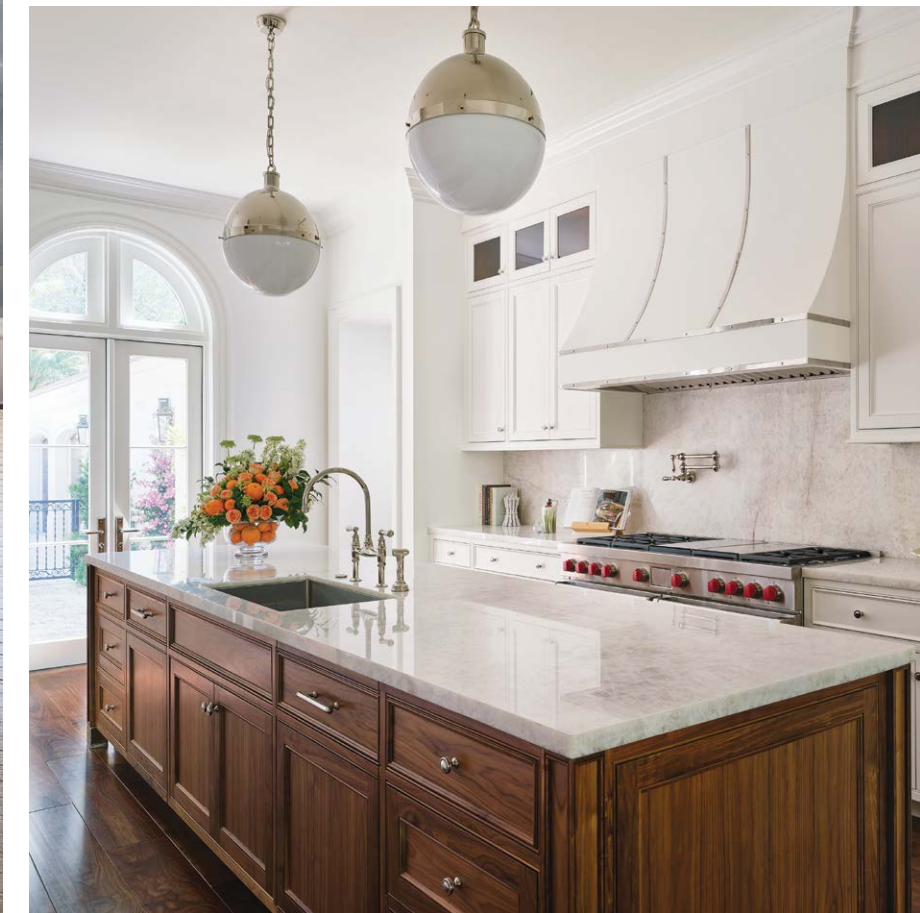

The designer notes that it was her intent to strike a balance between formality and warmth: “With rich finishes and custom millwork, the look nods to the neighborhood’s sophistication, all while bringing in Palm Beach’s relaxed sense of luxury, ensuring both beauty and practicality.”

When asked about her involvement over the course of the home’s design and construction process, McCann promptly replies: “Our hands touched every detail and finish.” Her primary focus was on character-enriching design elements such as groin vaulted ceilings, bespoke wall paneling, and functional lighting layouts.

In the dining room, for instance, a grass cloth wallcovering in a motif reminiscent of bricks introduces an unexpected pop of blue color, and in the office, cerulean lacquered walls create drama. McCann’s emphasis on accent walls continues in the game room with custom oak paneling and finishes that complement it.

BELOW: The kitchen exudes traditional sophistication with an updated approach. The cabinetry and island were fabricated by Jefferson Woodworking, and the spherical pendants are from Visual Comfort.